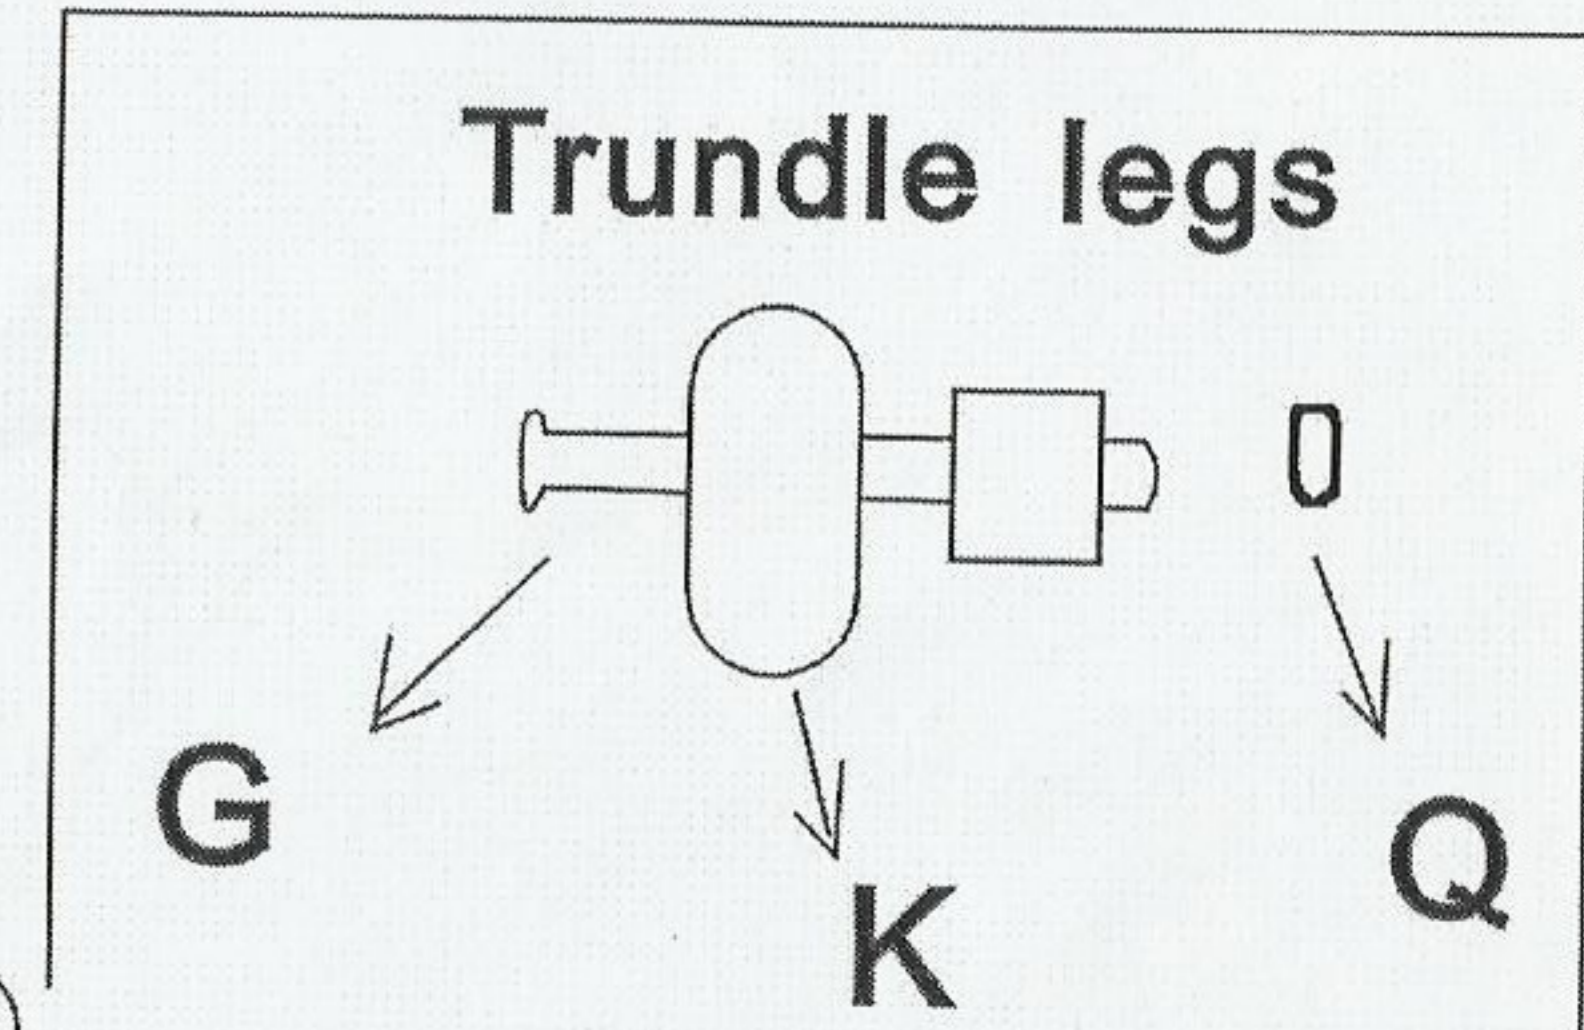

Paris Guest Under Bed/Assembly Instructions

Box 2
of 2

Box 1
of 2

R 4