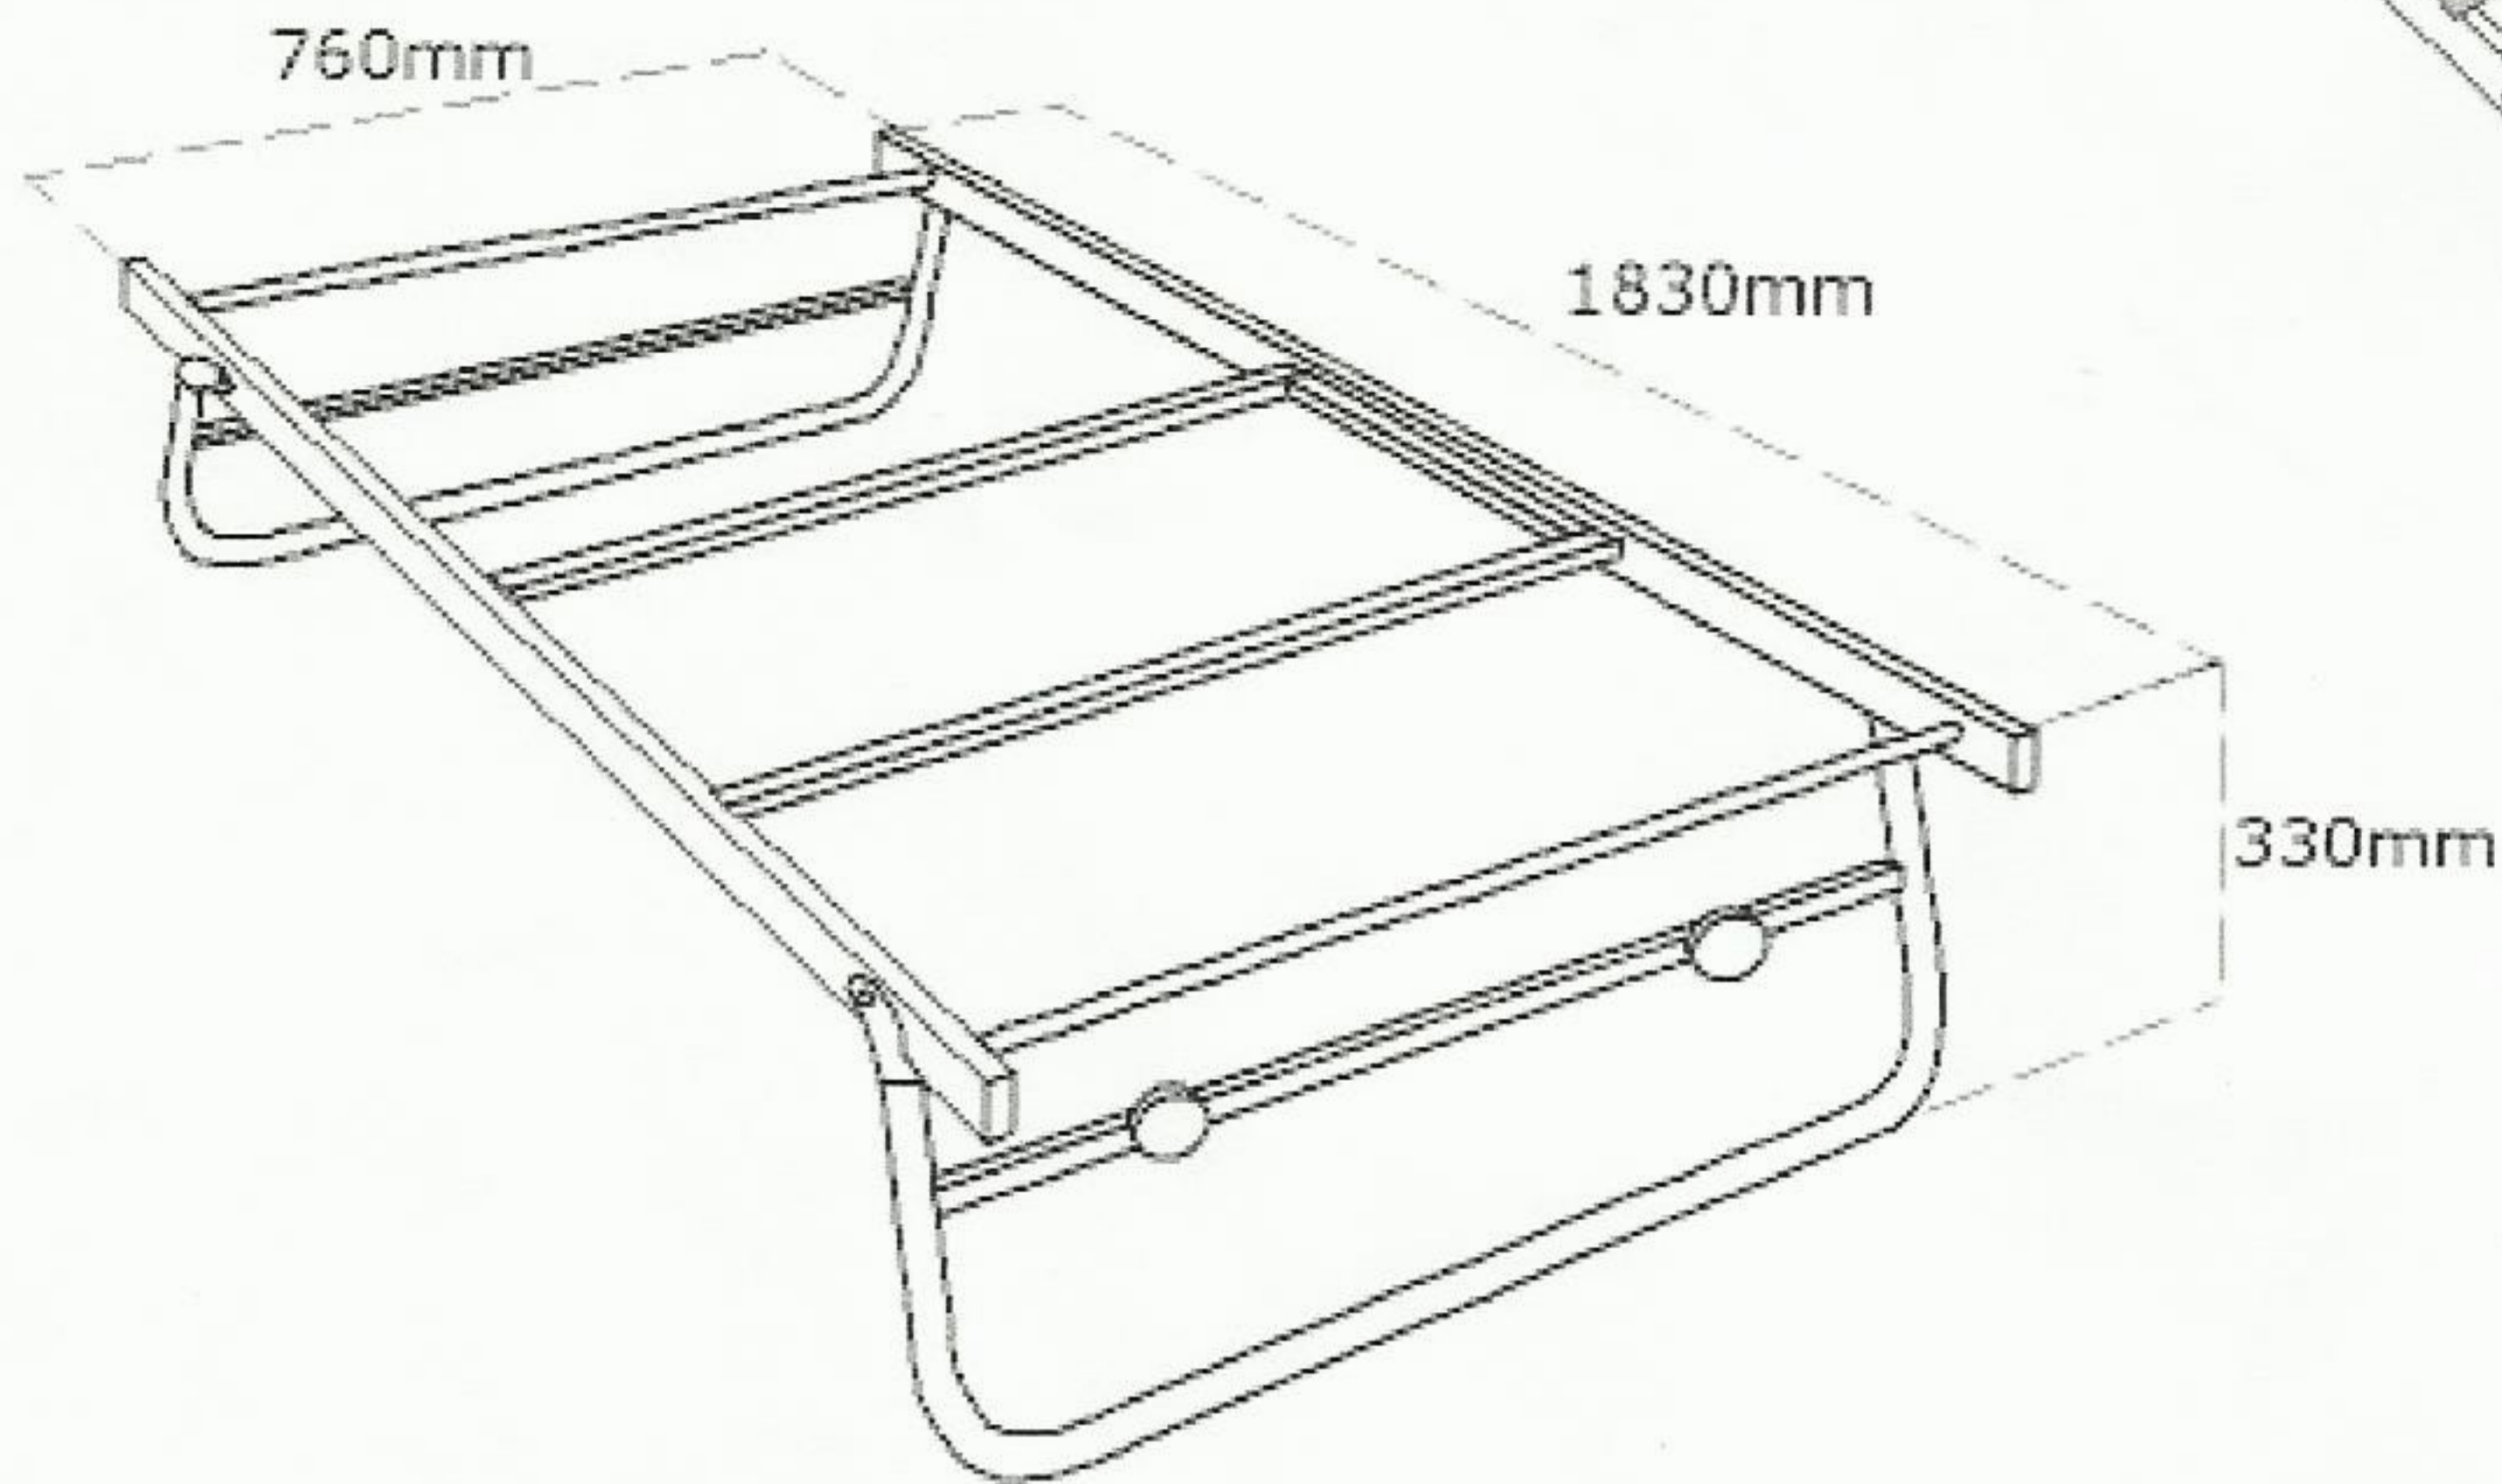

Model : Paris Trundle

Size : 710 x 1830mm

Colour : White Matt

Trundle Base

Trundle Legs x 2pcs

# Paris Guest Under Bed/Assembly Instructions

Box 2  
of 2

Box 1  
of 2

**R 4**