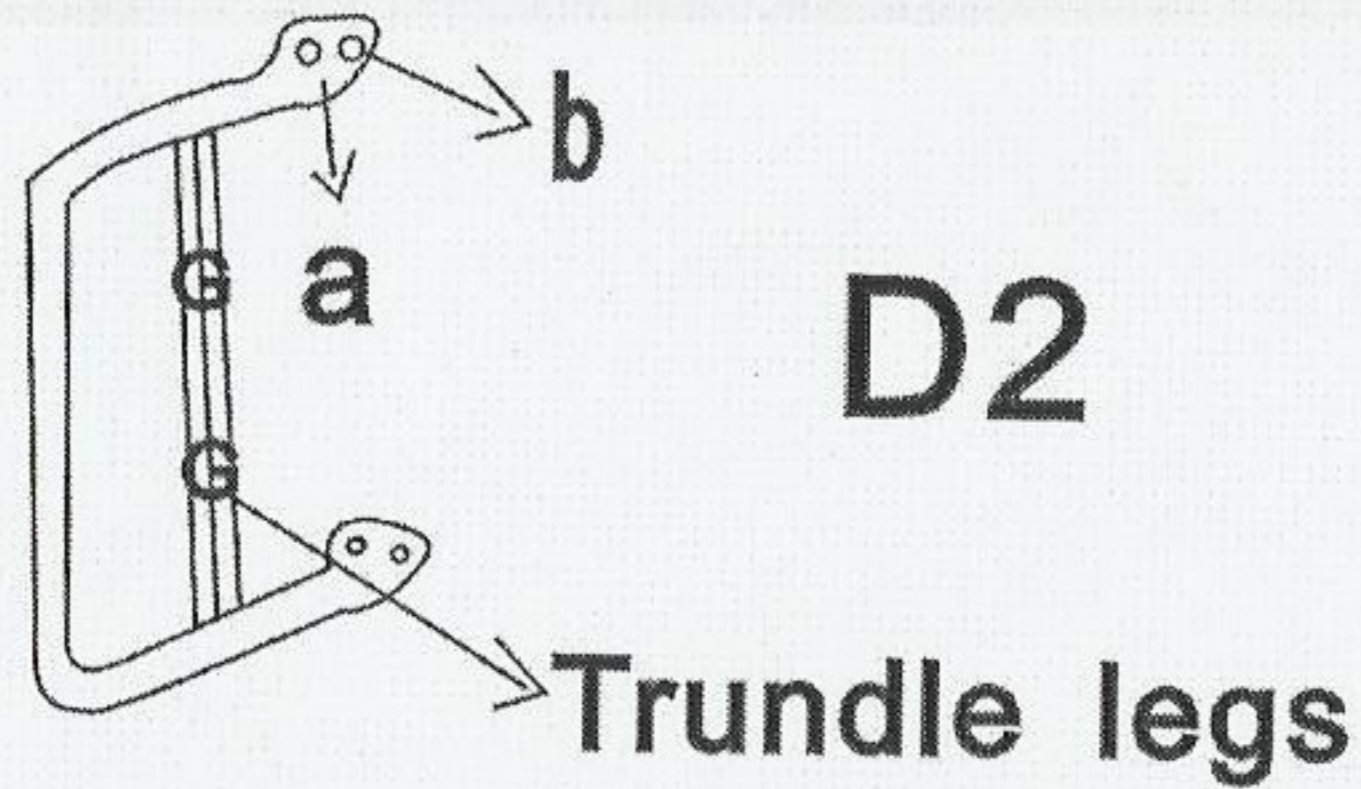

Model : Paris Trundle

Size : 710 x 1830mm

Colour : White Matt

Trundle Base

Trundle Legs x 2pcs

# Paris Guest Under Bed/Assembly Instructions

Box 2  
of 2

Box 1  
of 2

**R 4**