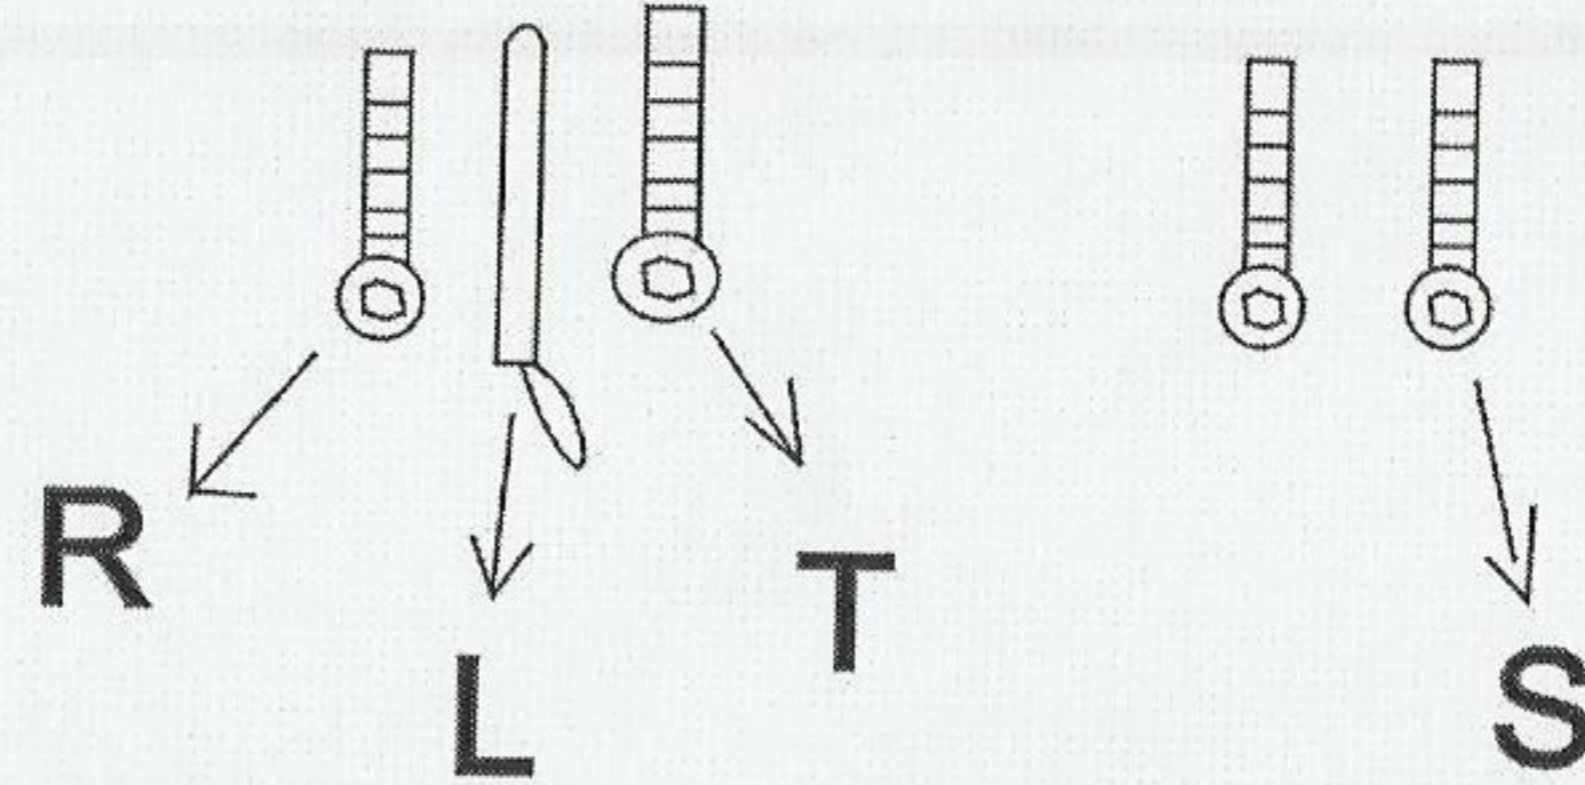

Model : Paris Trundle

Size : 710 x 1830mm

Colour : White Matt

Trundle Base

Trundle Legs x 2pcs

# Paris Guest Under Bed/Assembly Instructions

Box 2  
of 2

Box 1  
of 2

**R 4**