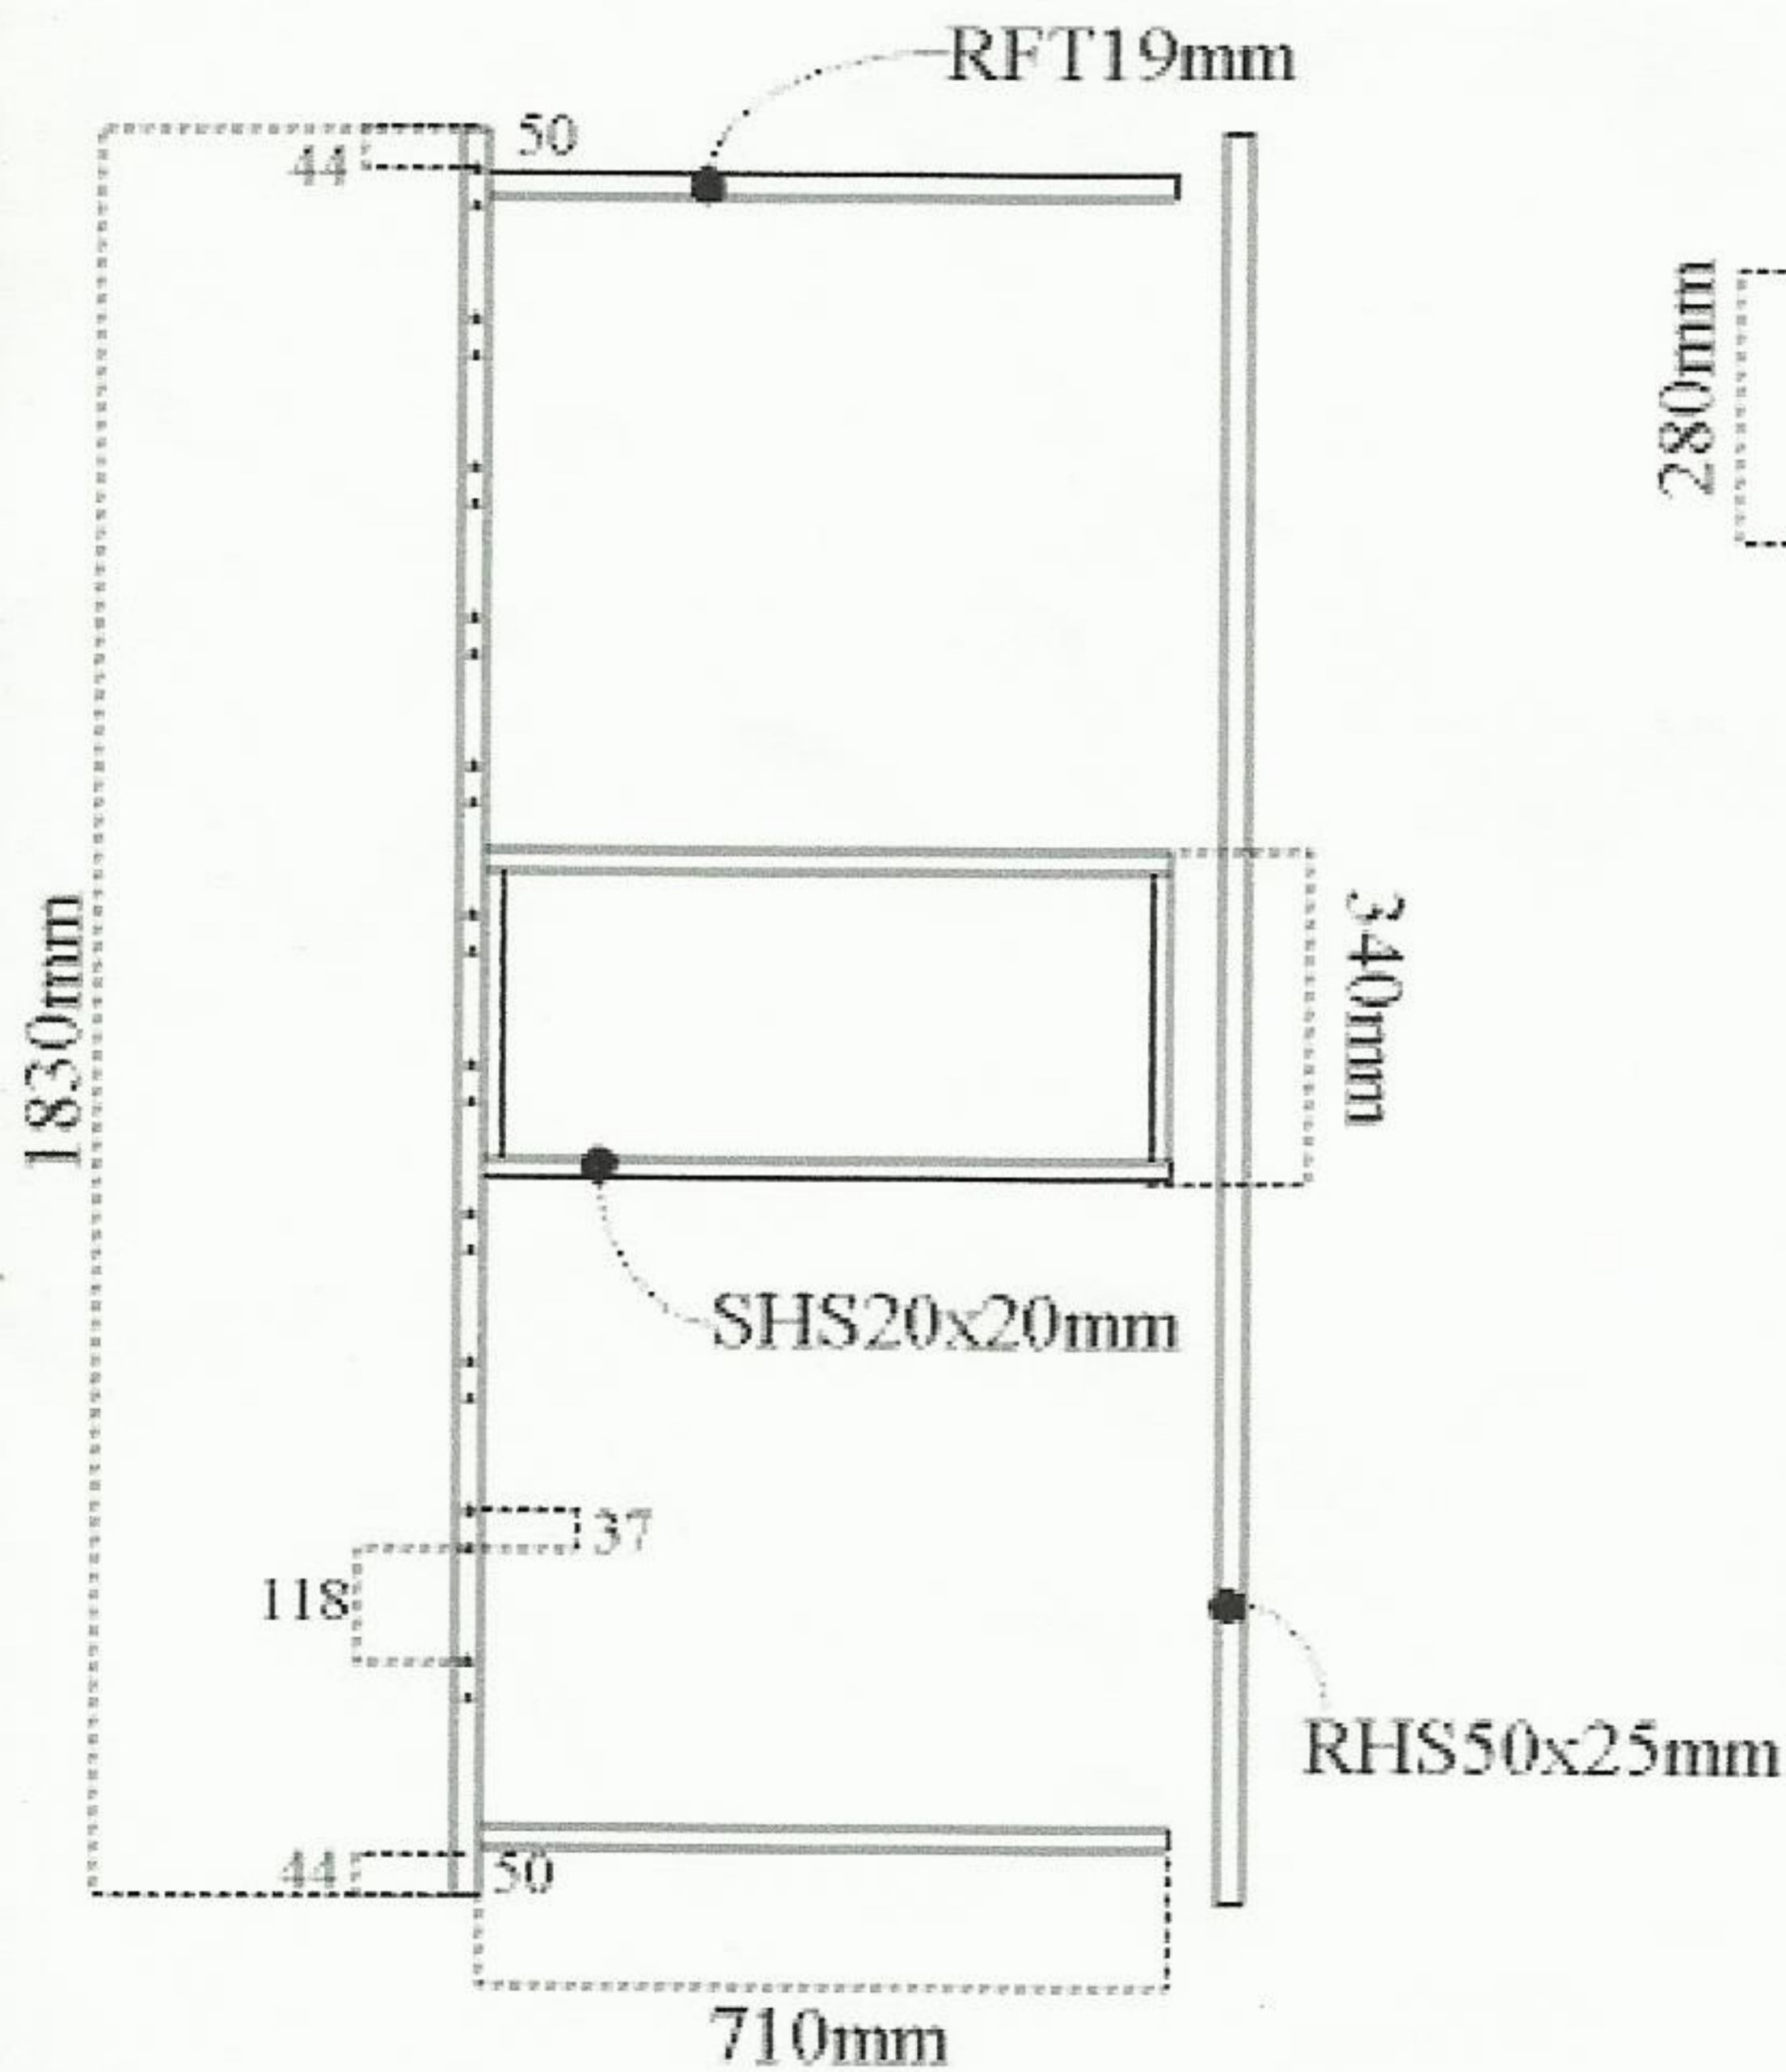

Model : Paris Trundle

Size : 710 x 1830mm

Colour : White Matt

Trundle Base

Trundle Legs x 2pcs

# Paris Guest Under Bed/Assembly Instructions

Box 2  
of 2

Box 1  
of 2

**R 4**