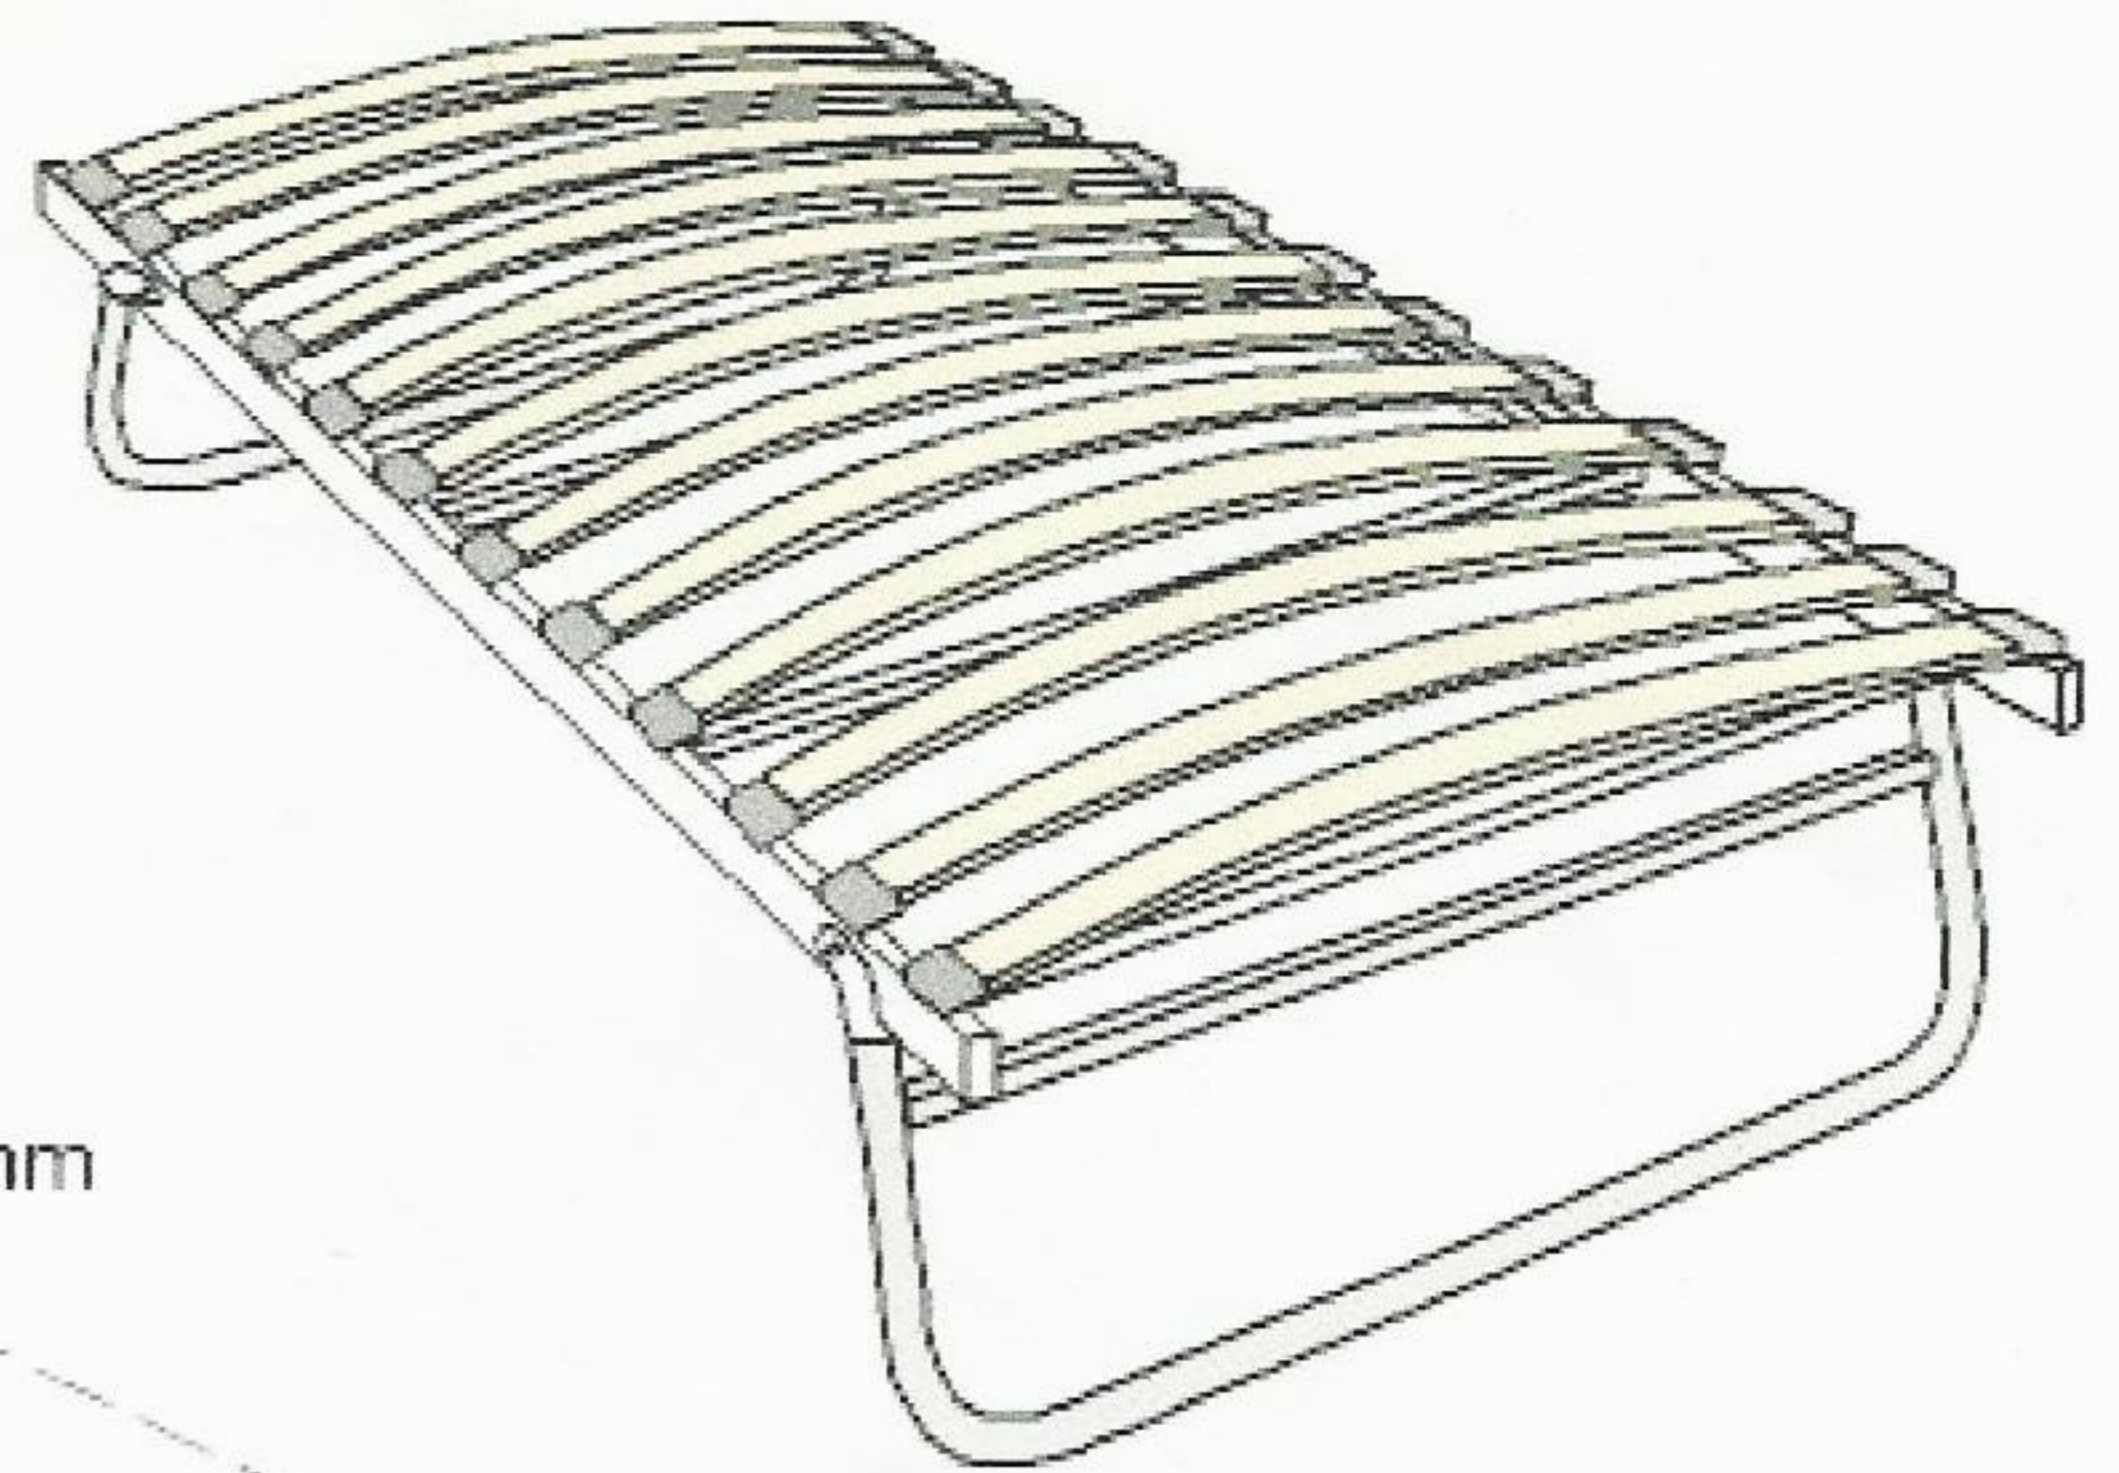

Model : Paris Trundle

Size : 710 x 1830mm

Colour : White Matt

Trundle Base

Trundle Legs x 2pcs

# Paris Guest Under Bed/Assembly Instructions

Box 2  
of 2

Box 1  
of 2

**R 4**