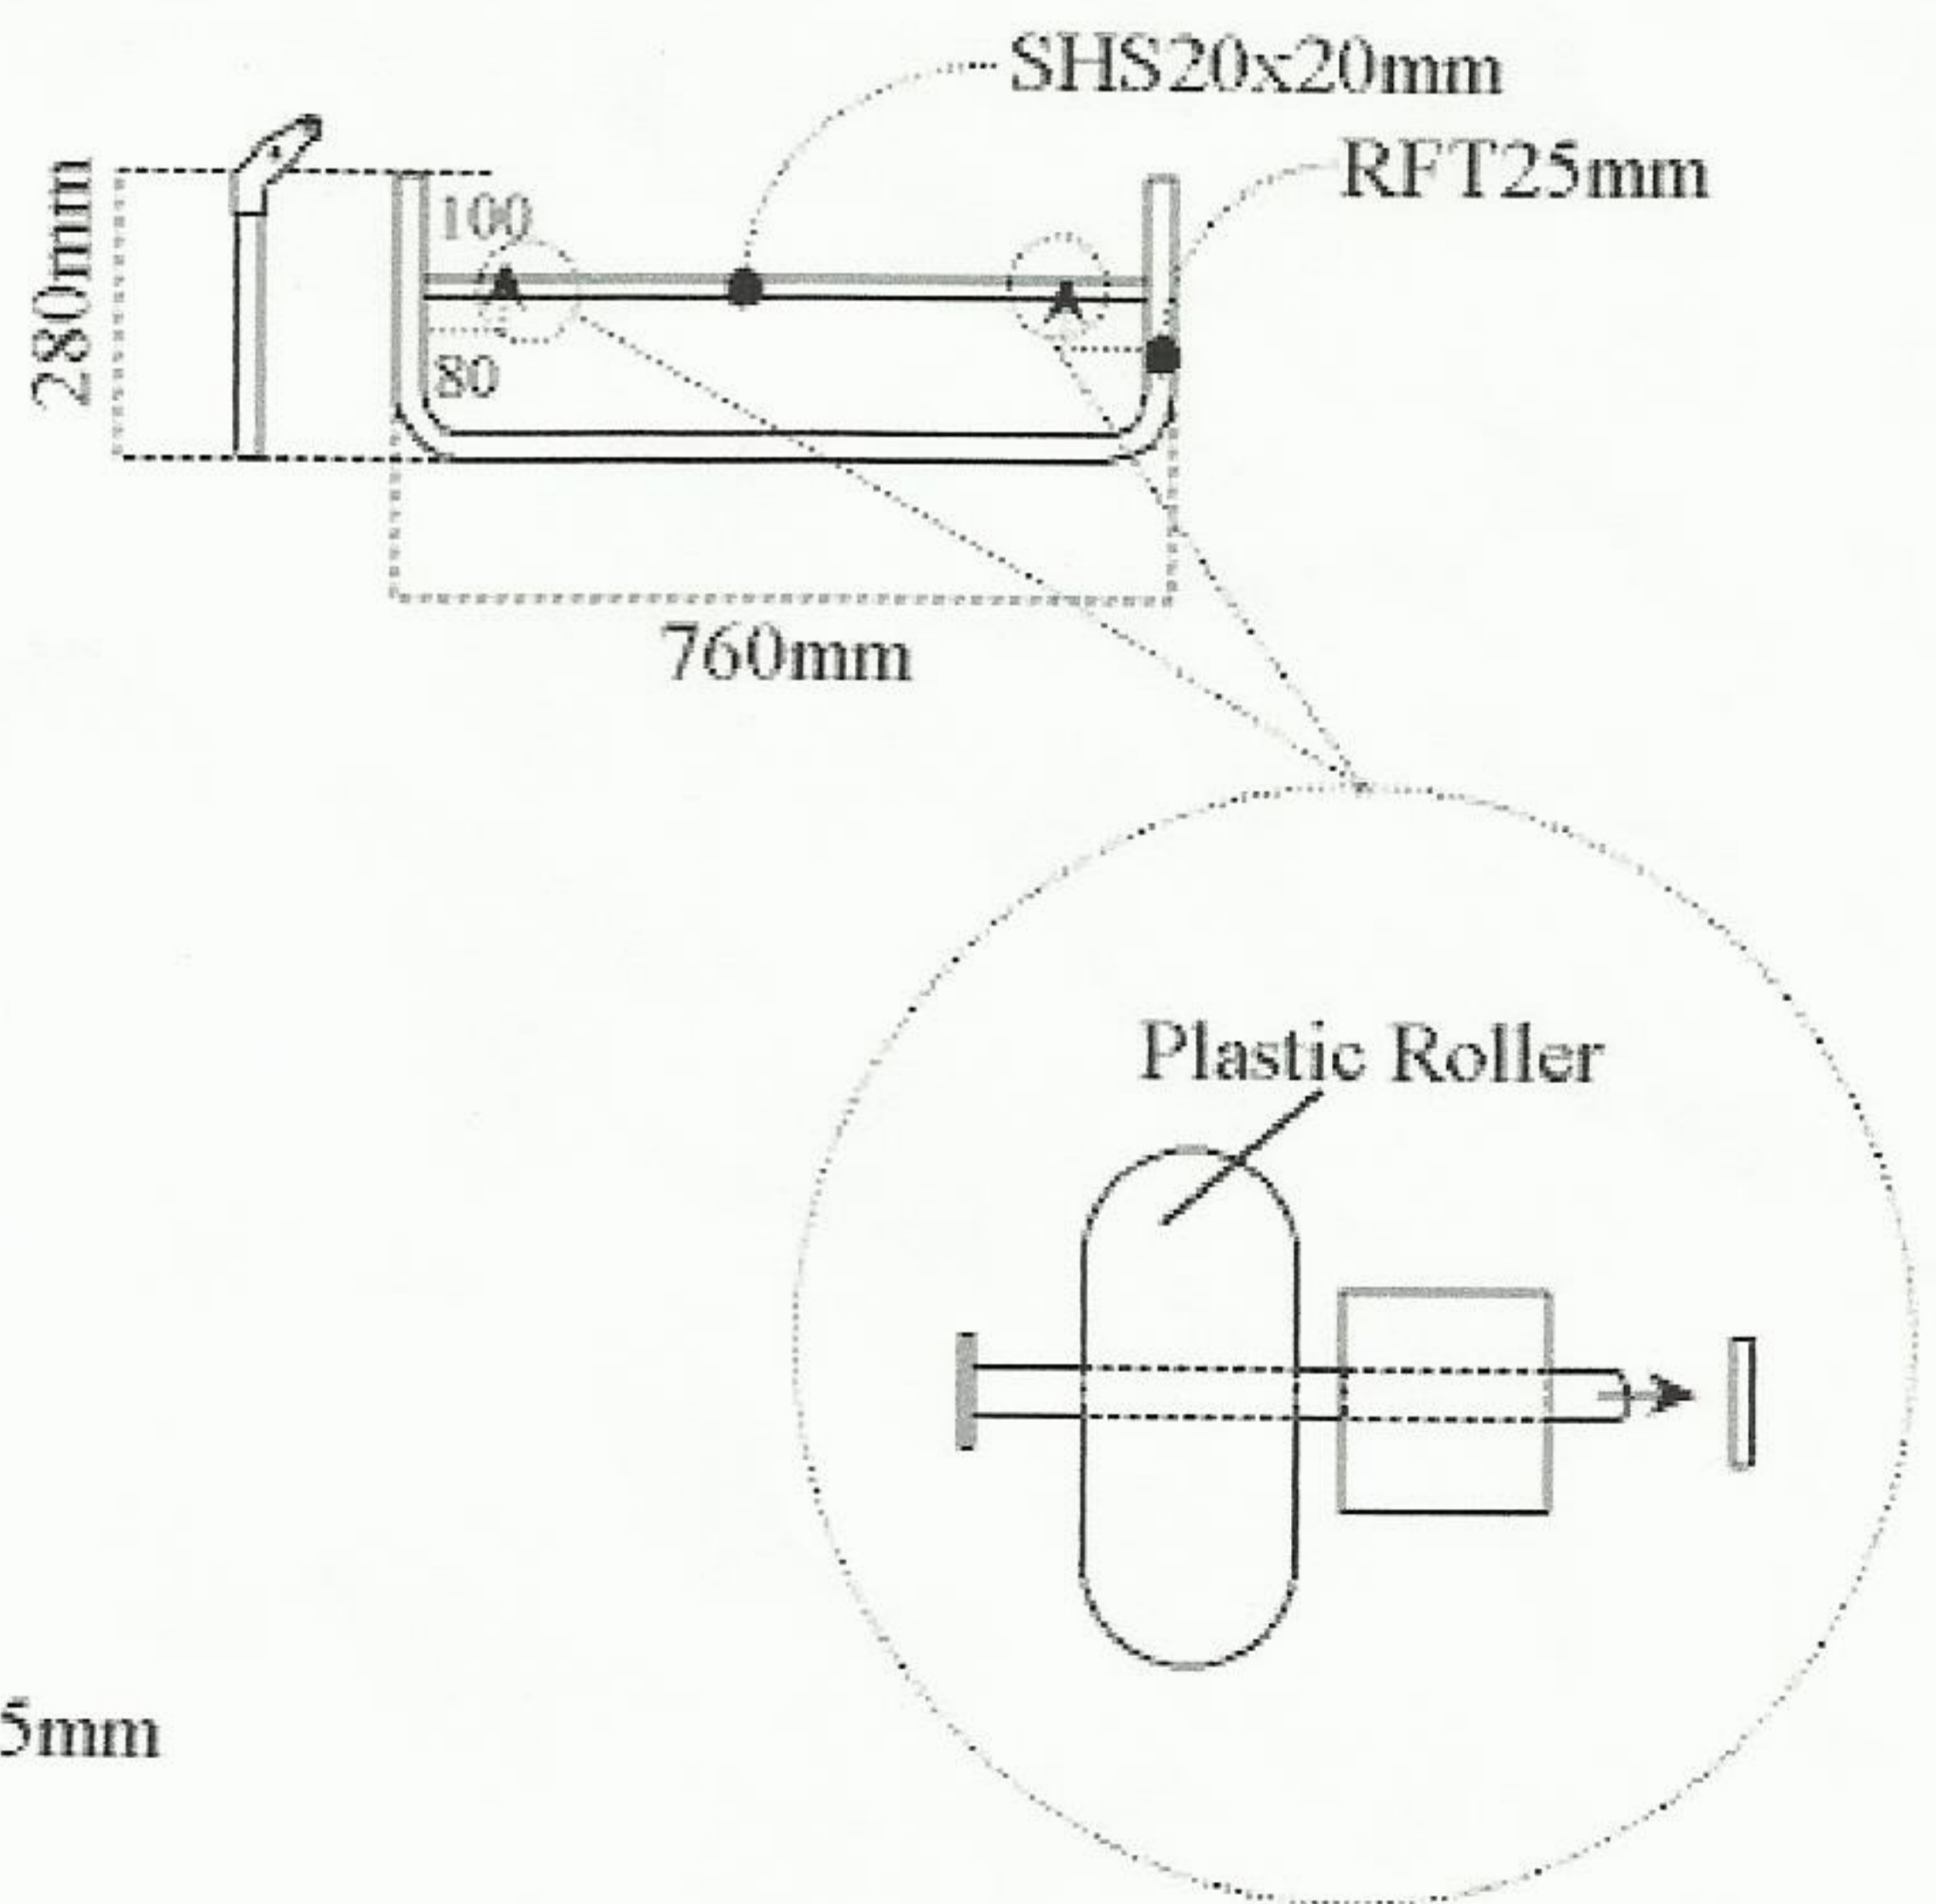

Model : Paris Trundle

Size : 710 x 1830mm

Colour : White Matt

Trundle Base

Trundle Legs x 2pcs

# Paris Guest Under Bed/Assembly Instructions

Box 2  
of 2

Box 1  
of 2

**R 4**