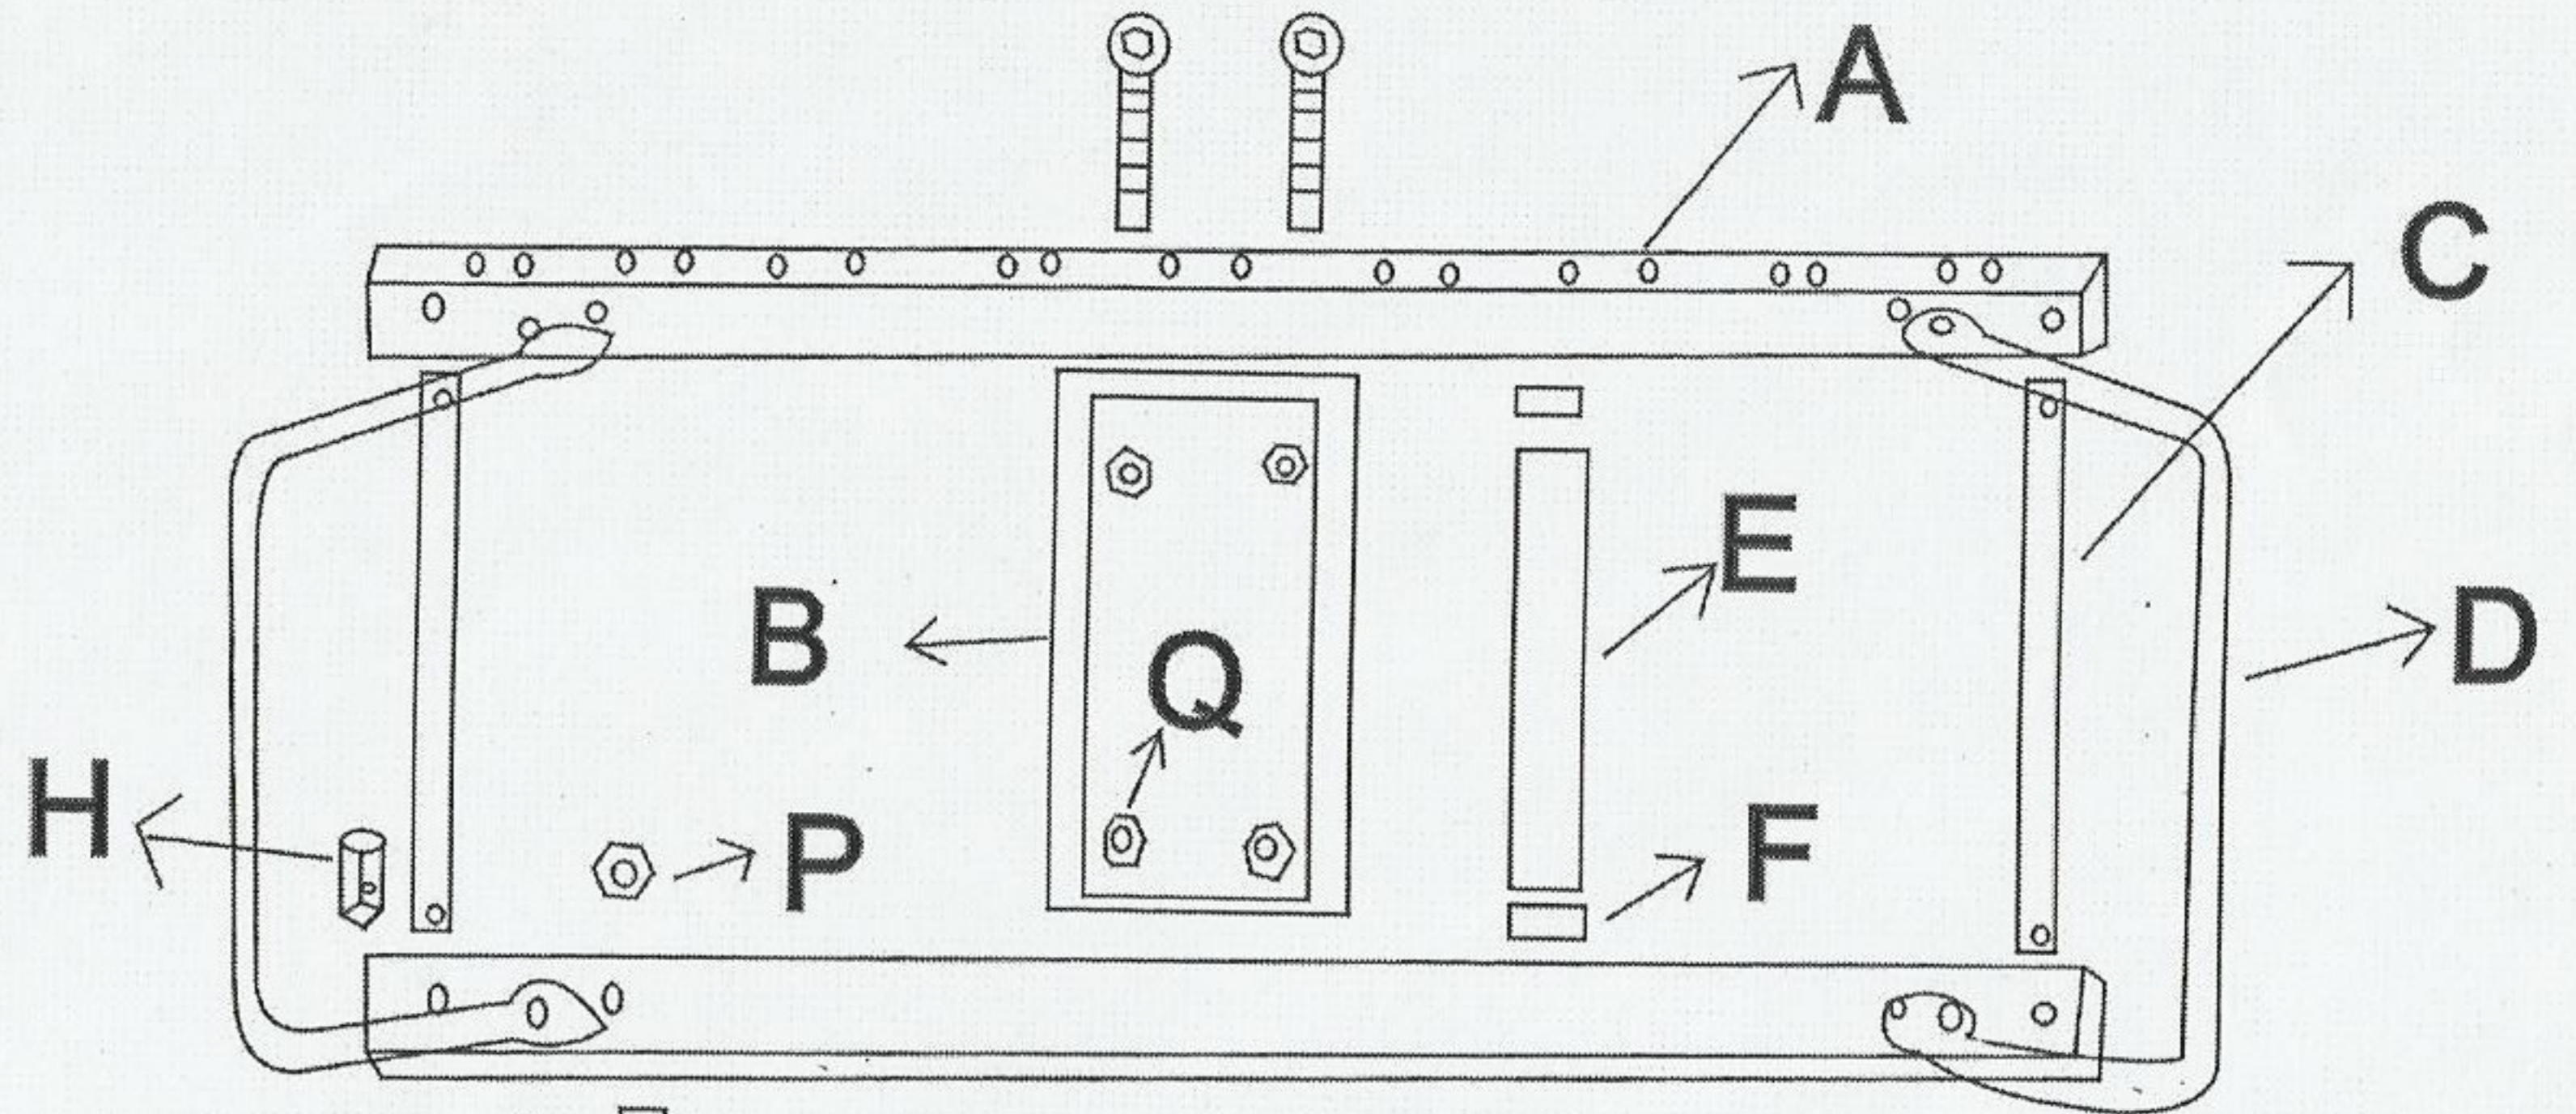

Model : Paris Trundle

Size : 710 x 1830mm

Colour : White Matt

Trundle Base

Trundle Legs x 2pcs

# Paris Guest Under Bed/Assembly Instructions

Box 2  
of 2

Box 1  
of 2

**R 4**