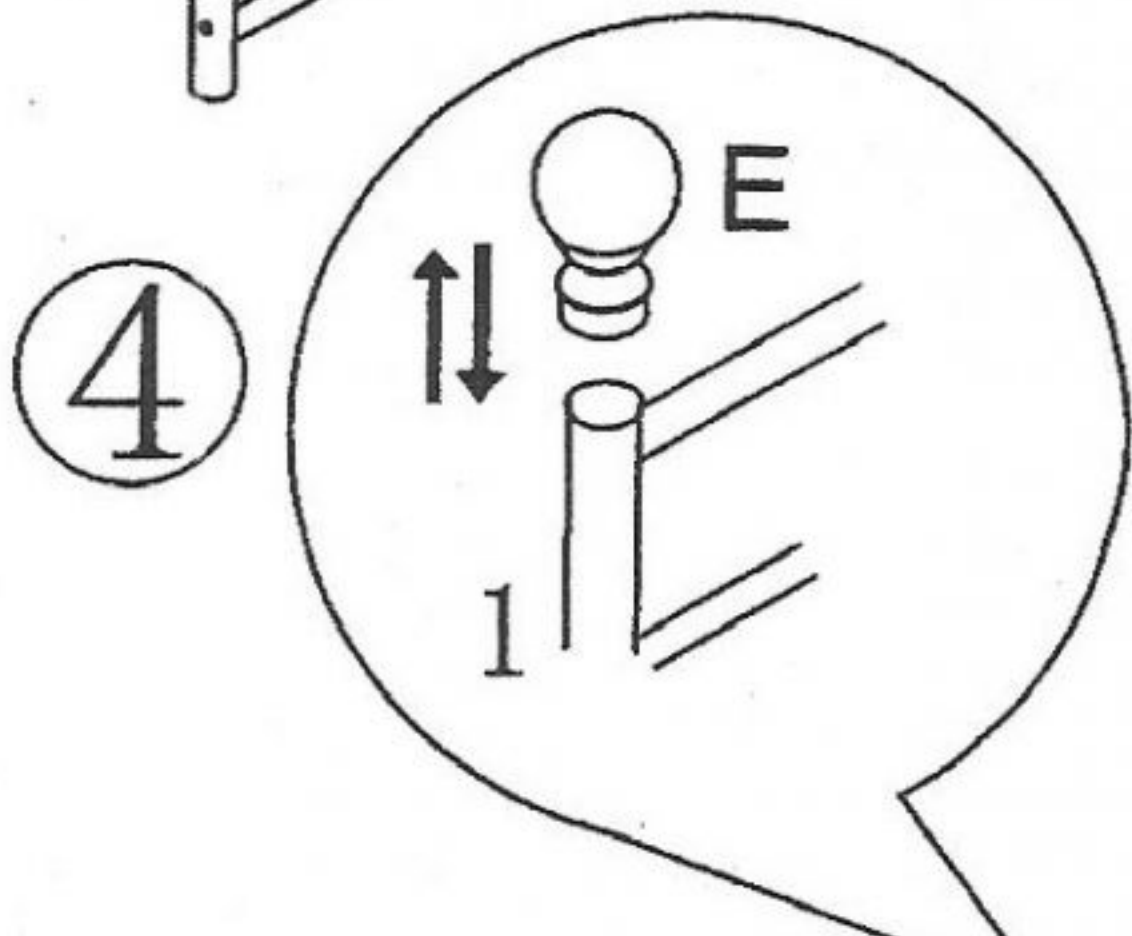

Assembly Instructions

Sussex Headboard Only

1	2	3
Headboard x1pc	Leg x2pcs	Centre Support Rail x1pc
4		
Horizontal Rail x4pcs		

A	B	C	D	E	F	G	H
Bolt M8x50 4pcs	Bolt M6x30 8pcs	Bolt M6x15 4pcs	Allen Key 4MM 1pc	Knobs 2pcs	Flat Washer 4pcs	Spring Washer 4pcs	Bolt M6x60 2pcs