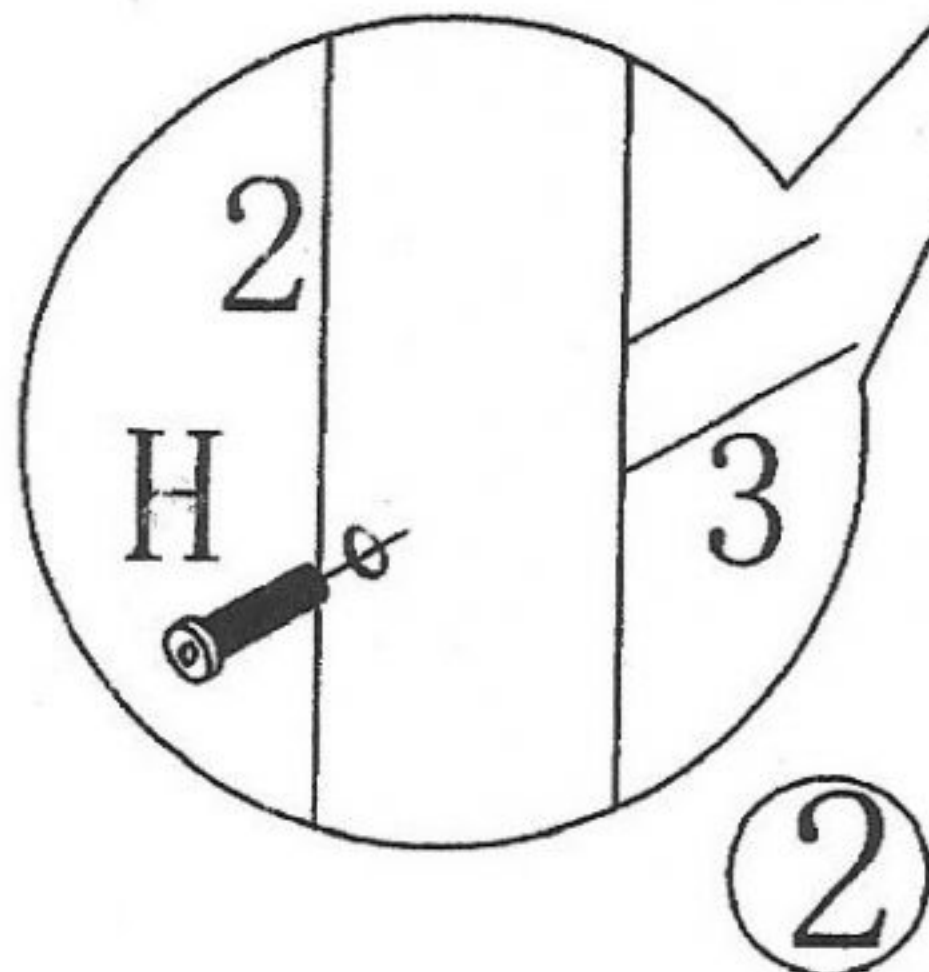

Assembly Instructions

Sussex Headboard Only

1	2	3
Headboard x1pc	Leg x2pcs	Centre Support Rail x1pc
4		
Horizontal Rail x4pcs		

A	B	C	D	E	F	G	H
Bolt M8x50 4pcs	Bolt M6x30 8pcs	Bolt M6x15 4pcs	Allen Key 4MM 1pc	Knobs 2pcs	Flat Washer 4pcs	Spring Washer 4pcs	Bolt M6x60 2pcs